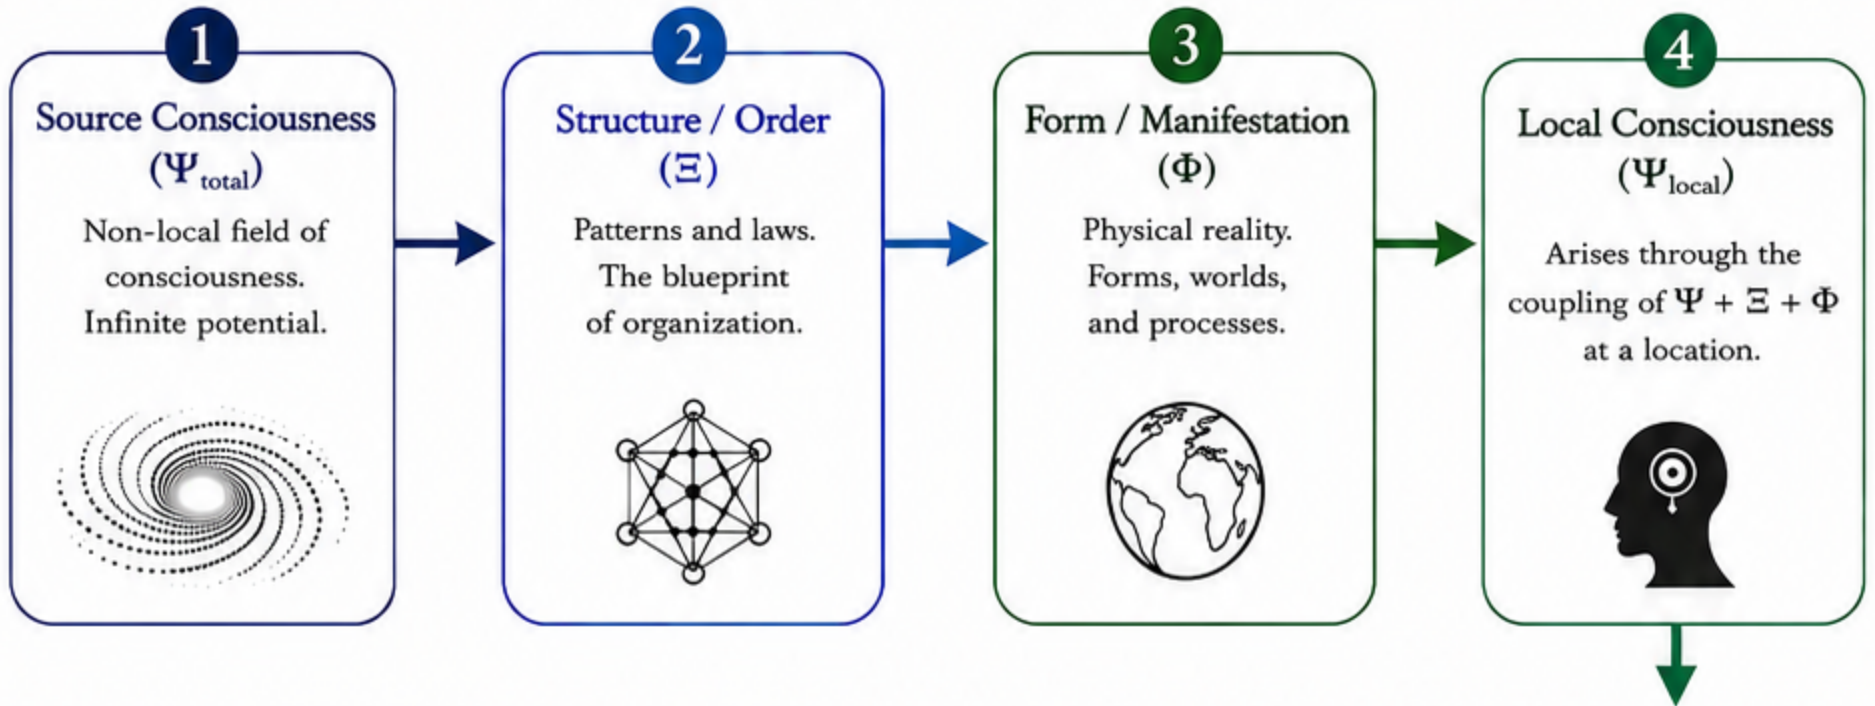

PART I – COSMIC ORIGIN (ONE-TIME EMERGENCE)

The emergence of manifested reality and local consciousness.

PART II – RECURSIVE EVOLUTION CYCLE

The evolution of consciousness within manifested reality.